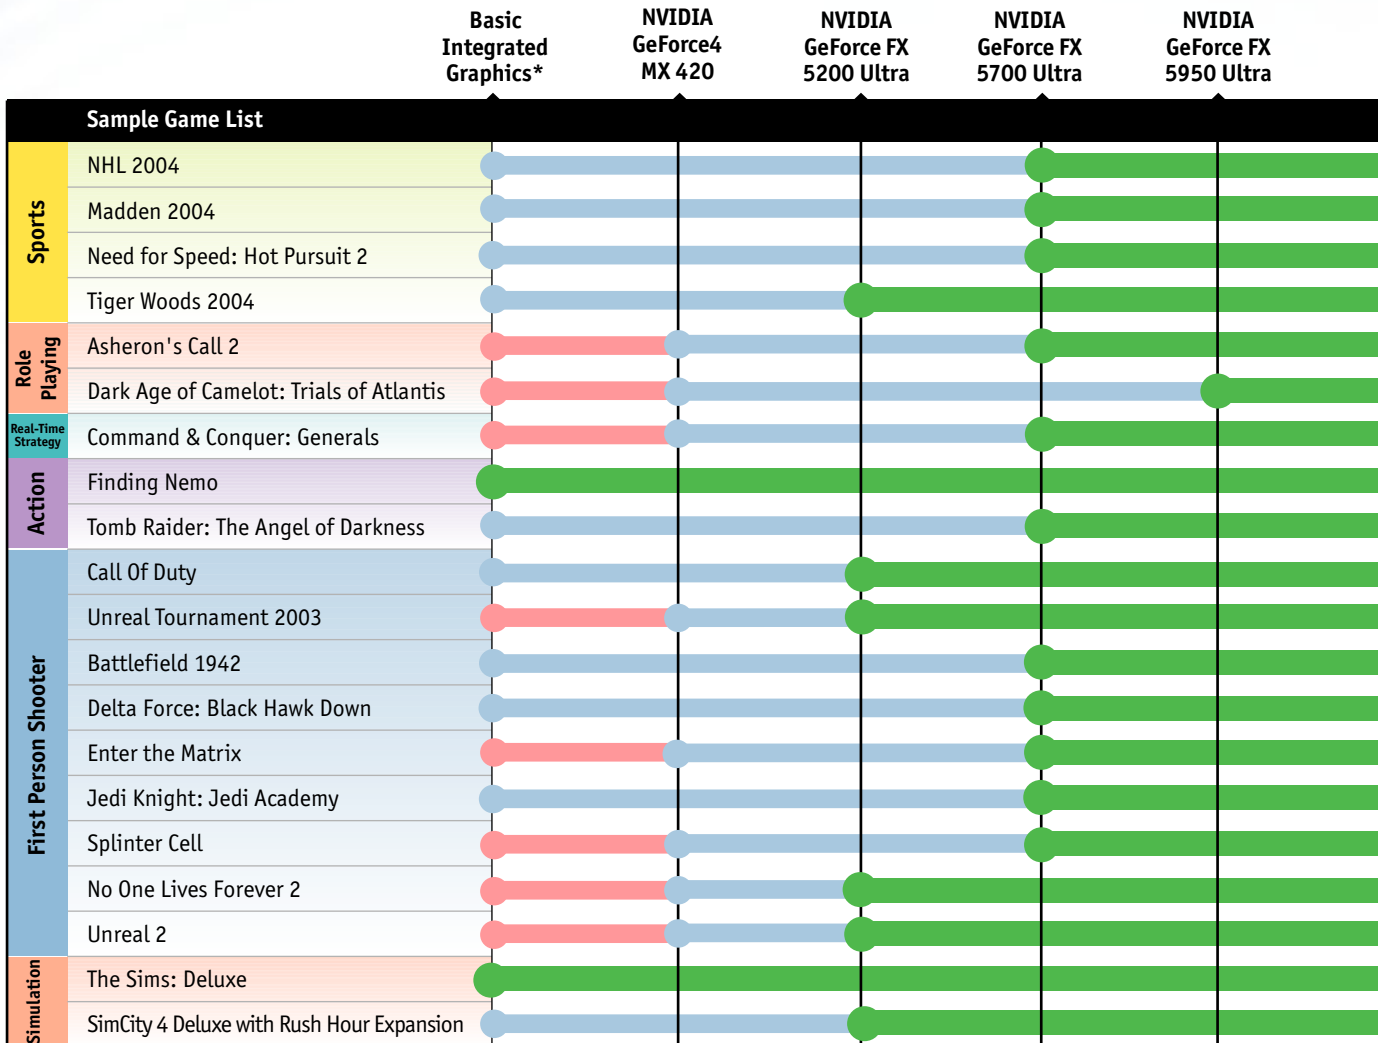

Choosing a Graphics Processor for Gaming

NVIDIA offers a full line of graphics processing units (GPUs) for users from the the most power hungry enthusiast to the casual gamer.

* Tested on integrated Intel® Extreme Graphics 2 (Intel® 865G Chipset)

Recommended GPU.**

Game loads and runs great with game feature settings at optimal levels and display settings at best possible resolutions.

Game playable.

Game plays at lower resolution or reduced game settings.

Not recommended.

Game does not load, is unplayable, or runs poorly, stutters, and has minimal visual effects.

**Optimal configuration for "the way it's meant to be played" (green) experience:

- 1280 x 1024 resolution for sharp images
- All available game features turned on for best effects
- Game running at least 30 frames/second for smooth action
- 4x antialiasing (if available) for smooth edges
- 4x anisotropic filtering (if available) for best visual quality